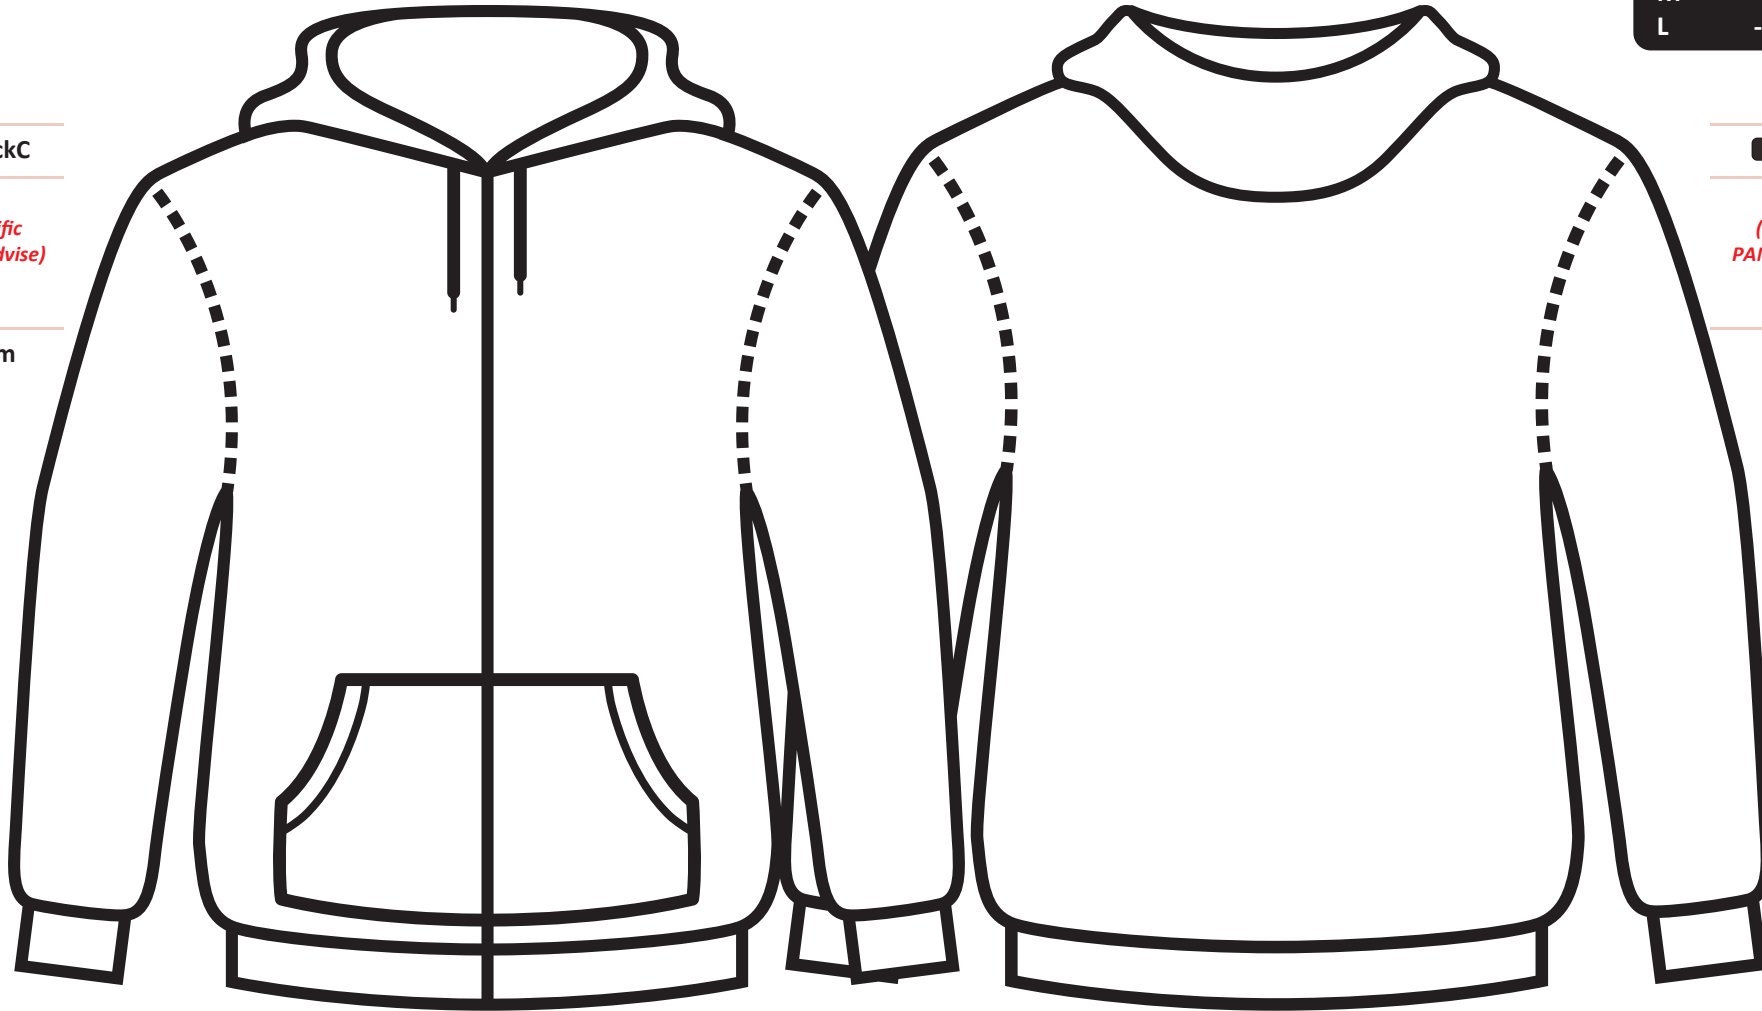

Colours Used
 Pantone BlackC

PLEASE NOTE:
(if you require specific PANTONE please advise)

Artwork Size
280mm x 280mm

SIZE BREAKDOWN:			
XS	-	XL	-
S	-	XXL	-
M	-	3XL	-
L	-	4XL	-

Colours Used
 Pantone BlackC

PLEASE NOTE:
(if you require specific PANTONE please advise)

Artwork Size
280mm x 280mm

THINGS TO CHECK

- Product model and colours are correct
- Artwork is set to correct size.
- All colours are correct as stated
- Some fine detail maybe lost when screen printing