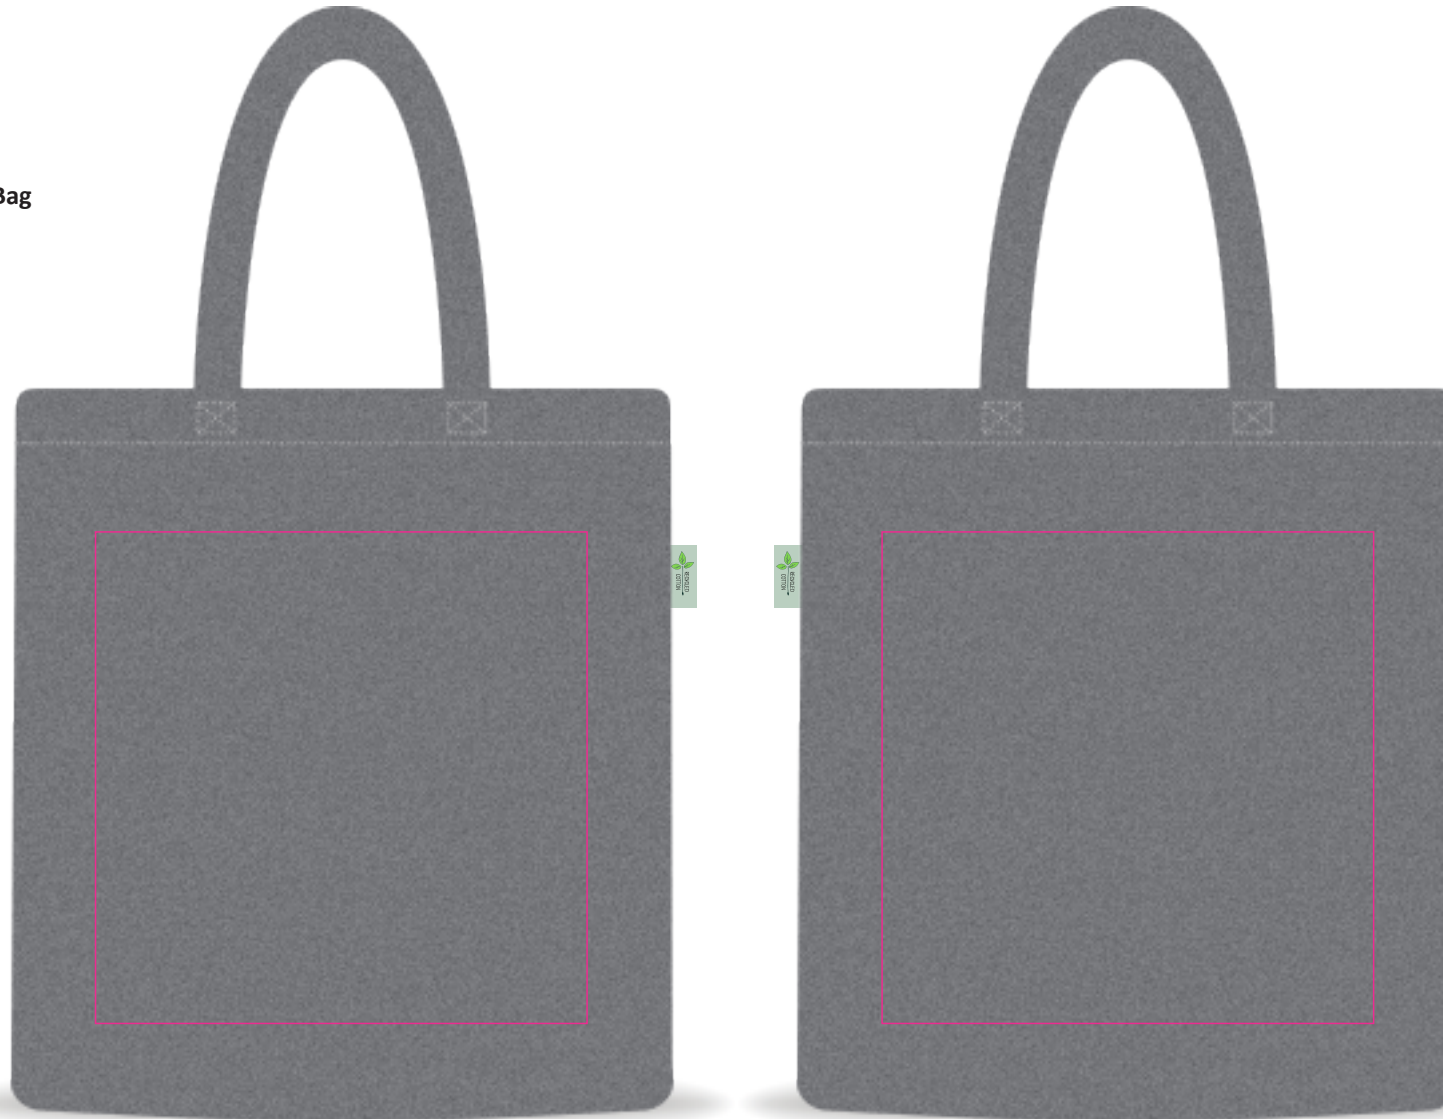

Quantity: **xxx**  
Date: **xx/xx/2023**

---

---

Product

**Rb002 - 5oz Recycled T-Shirt Bag**

■ Colour - Grey

Colours Used

■ Pantone BlackC

**PLEASE NOTE:**  
*(if you require specific  
PANTONE please advise)*

Artwork Size

**280mm x 280mm**

Colours Used

■ Pantone BlackC

**PLEASE NOTE:**  
*(if you require specific  
PANTONE please advise)*

Artwork Size

**280mm x 280mm**

**THINGS TO CHECK**

- Product model and colours are correct
- Artwork is set to correct size.
- All colours are correct as stated
- Some fine detail maybe lost when screen printing

**Date:**  
**Signed:**